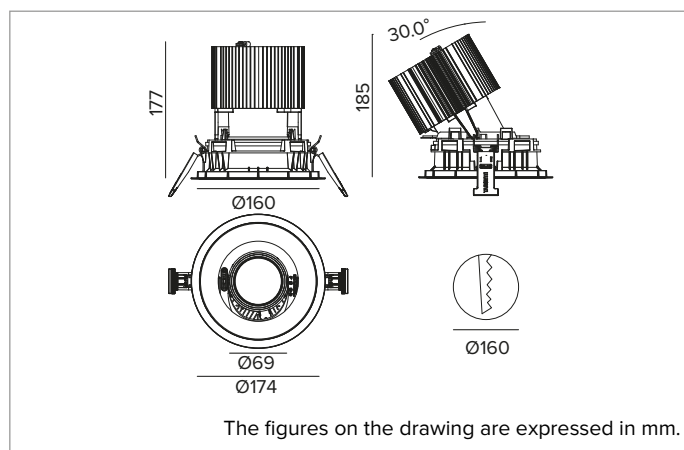

### Adjustable recessed LED projector in a trim version

		3000K	H(m)	D(m)	E <sub>max</sub> (lx)
		Ra90		22°	
		Fixture Power	74W	1	0.39 22963
		Source Flux	7558lm	2	0.77 5741
		Fixture Flux	5106lm	3	1.16 2551
		Efficacy	69lm/W	4	1.55 1435
TS1280	I <sub>max</sub> =3038cd/klm	I <sub>max</sub>	22963cd	5	1.94 919