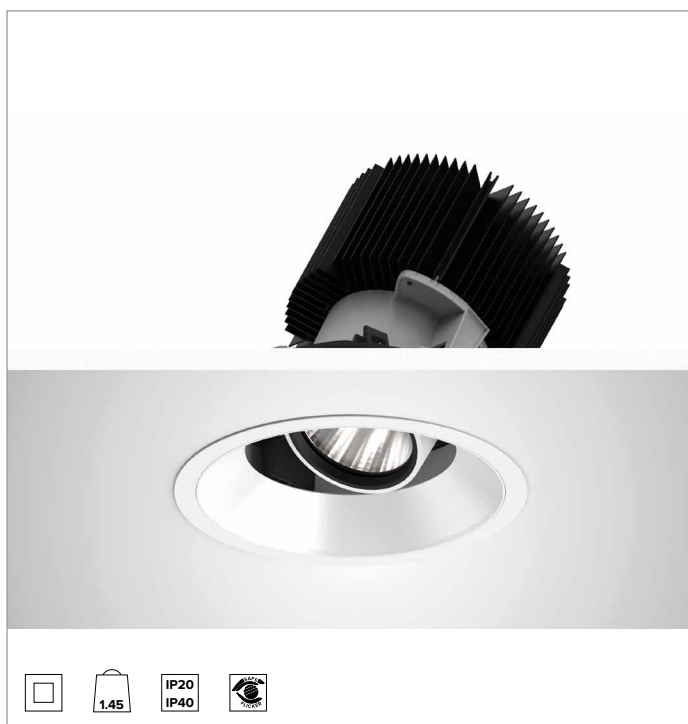

## 1T8587EL | CCTEVO ARCHITECTURAL 160

### Adjustable recessed LED projector in a trim version

		3000K	H(m)	D(m)	E <sub>max</sub> (lx)
		Ra90		22°	
		Fixture Power	74W	1	0.39 22963
		Source Flux	7558lm	2	0.77 5741
		Fixture Flux	5106lm	3	1.16 2551
		Efficacy	69lm/W	4	1.55 1435
TS1280	I <sub>max</sub> =3038cd/klm	I <sub>max</sub>	22963cd	5	1.94 919

#### ILLUMINOTECHNICAL CHARACTERISTICS

SP - precision optics with a black silicone cut off ring. Version with a convex faceted highly reflective anodised aluminium reflector and a holographic diffusion filter. UGR<19 (EN 12464-1).

#### MECHANICAL CHARACTERISTICS

Die-cast white painted anodised aluminium body and dissipator. White colour cover. The optical unit can be adjusted up to 30° on the vertical plane with a mechanical beam locking system and a graduated scale, and 358° on the horizontal plane. Trim version with an integrated white ring.